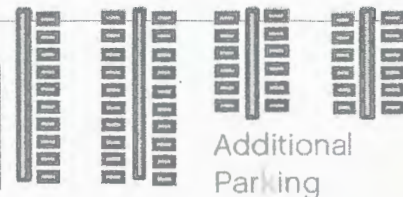

COMPLIMENTARY BREAKFAST

Mon to Fri: 6:00am to 9:30am
Sat & Sun: 7:00am to 10:00am

COMPLIMENTARY EVENING RECEPTION (DRINKS)

Nightly: 5:30pm to 7:30pm

Additional Parking

CCA
Showroom
Location
CHAPARRAL
Conference Center

WEST Complex

EAST Complex

Hotel
Check-In
Location

Mon to Sat: 11am -11pm
Sunday: 11am -10pm

EMBASSY SUITES

by HILTON™

Scottsdale Resort

5001 N. Scottsdale Road
Scottsdale | AZ | 85250
480-949-1414
www.scottsdale.embassysuites.com