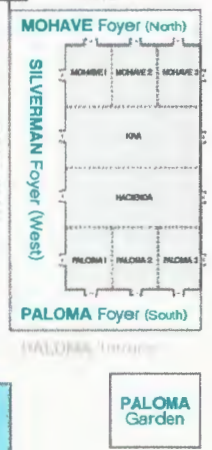

COMPLIMENTARY BREAKFAST

Mon to Fri: 6:00am to 9:30am
Sat & Sun: 7:00am to 10:00am

COMPLIMENTARY EVENING RECEPTION (DRINKS)

Nightly: 5:30pm to 7:30pm

Additional Parking

CCA
Showroom
Location
CHAPARRAL
Conference Center

WEST Complex

EAST Complex

Hotel
Check-In
Location

Mon to Sat: 11am -11pm
Sunday: 11am -10pm

EMBASSY SUITES

by HILTON™

Scottsdale Resort

5001 N. Scottsdale Road
Scottsdale | AZ | 85250
480-949-1414
www.scottsdale.embassysuites.com