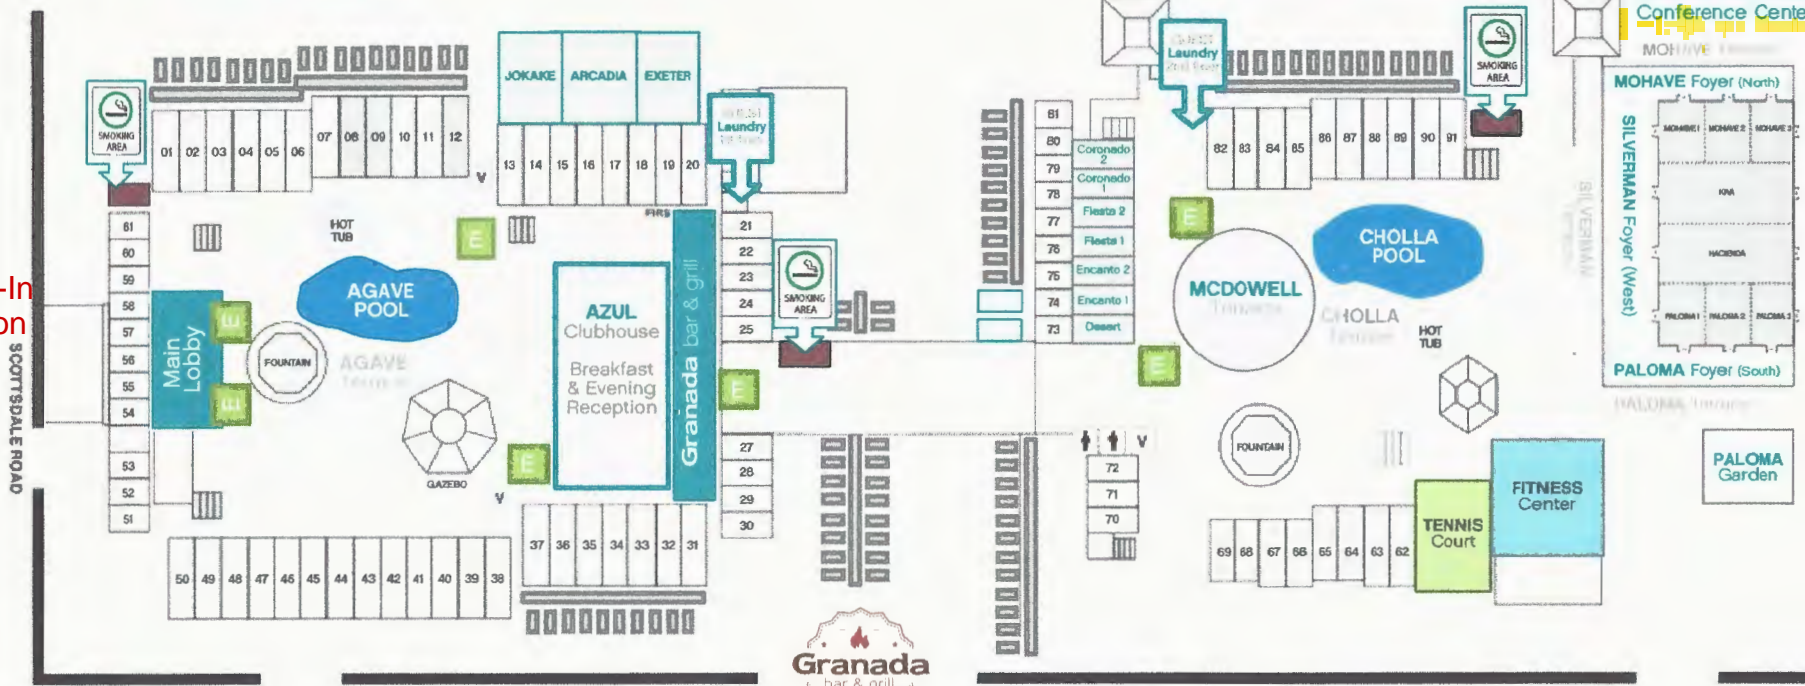

COMPLIMENTARY BREAKFAST

Mon to Fri: 6:00am to 9:30am
Sat & Sun: 7:00am to 10:00am

COMPLIMENTARY EVENING RECEPTION (DRINKS)

Nightly: 5:30pm to 7:30pm

Additional Parking

CCA
Showroom
Location
CHAPARRAL
Conference Center

WEST Complex

EAST Complex

Hotel
Check-In
Location

Mon to Sat: 11am -11pm
Sunday: 11am -10pm

EMBASSY SUITES

by HILTON™

Scottsdale Resort

5001 N. Scottsdale Road
Scottsdale | AZ | 85250
480-949-1414
www.scottsdale.embassysuites.com

We are a 100% Smoke-free and Pet-free Hotel with smoke-free guestrooms, balcony, patio, pool, courtyard & parking lot. Designated smoking areas are located at main lobby, ground floor by breezeway, and by suite # 191 (East).

Location in the heart of Scottsdale. Steps from Fashion Square Mall, the Waterfront, and all of Old Town Scottsdale.