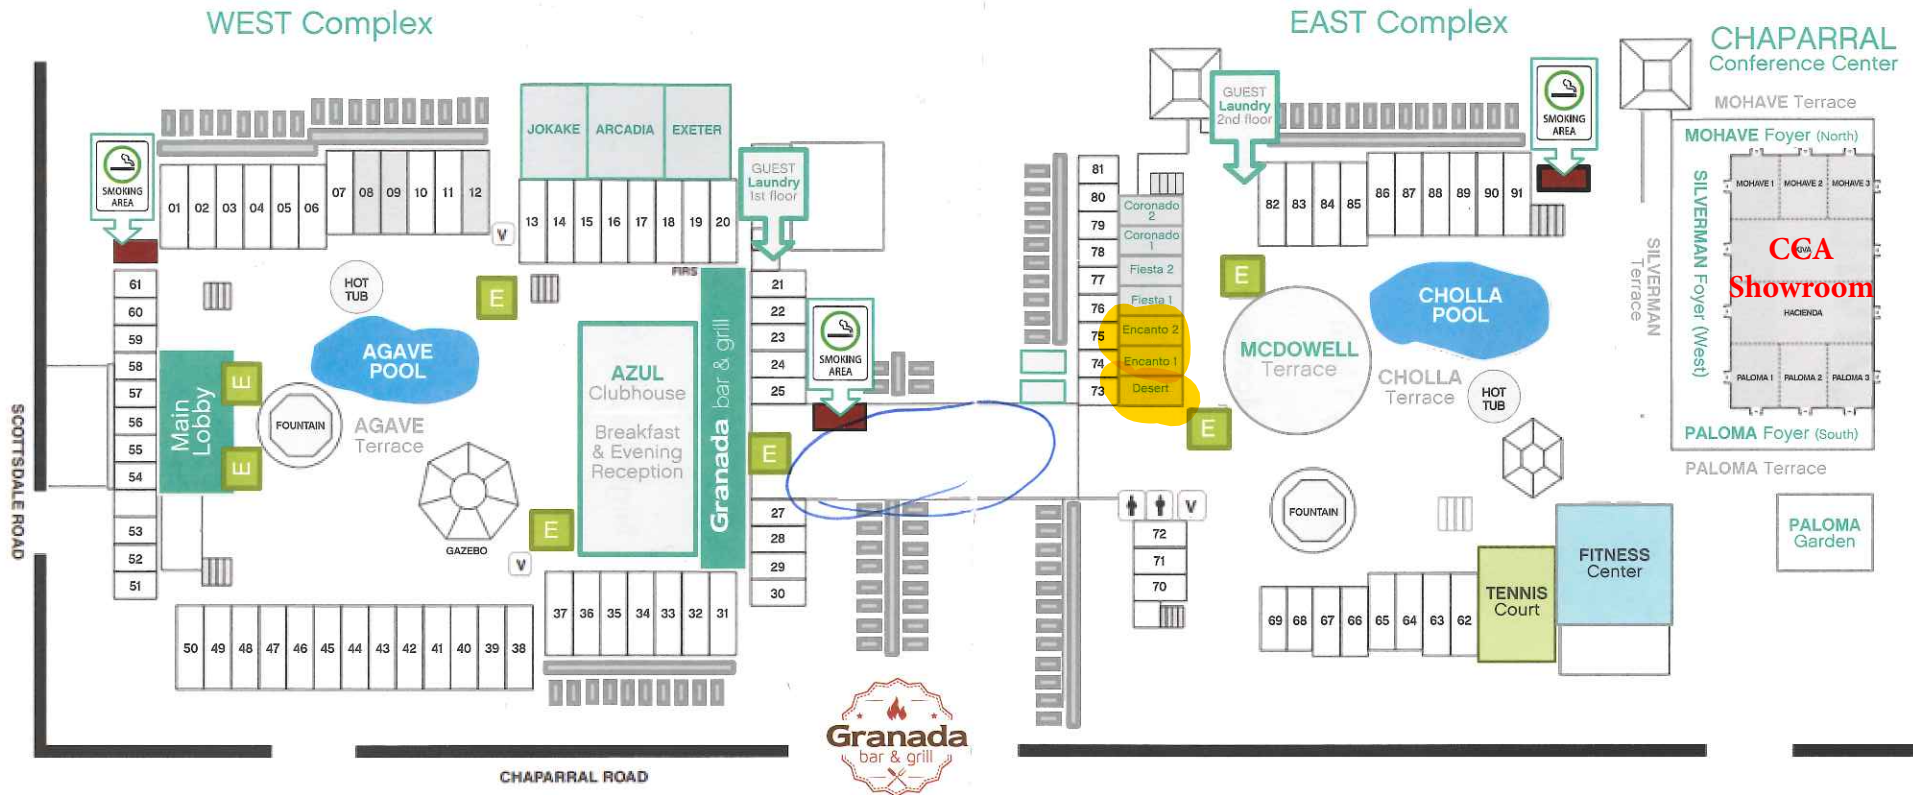

Mon to Sat: 11am -11pm
Sunday: 11am -10pm

EMBASSY SUITES
by HILTON™

5001 N. Scottsdale Road
Scottsdale | AZ | 85250
480-949-1414
www.scottsdale.embassysuites.com

We are a 100% Smoke-free and Pet-free Hotel with smoke-free guestrooms, balcony, patio, pool, courtyard & parking lot. Designated smoking areas are located at main lobby, ground floor by breezeway, and by suite # 191 (East).

Located in the heart of Scottsdale, steps from Fashion Square Mall, the Waterfront, and all of Old Town Scottsdale.

LEGENDS

- Elevator
- Stairs
- Restrooms
- Vending Machines

Scottsdale Resort